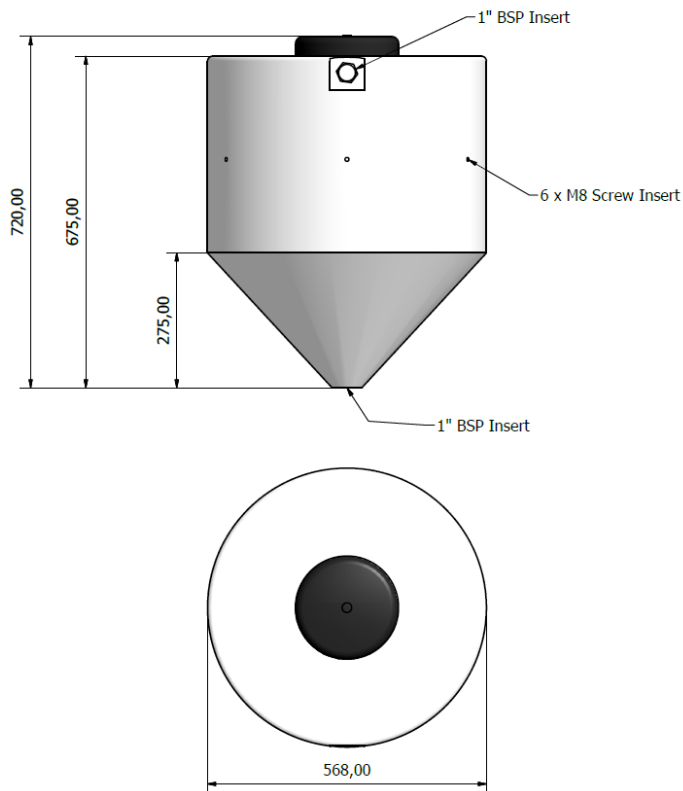

100 Litre Conical Water Tank

Fusion Welded Sockets

If you require multiple inlets/outlets or if you require the tank outlet in a different position to the standard position, fusion welded sockets can be added to the tank. The sockets are BSP threaded and are available in both Male and Female.

Female Socket

Male Socket

All you need to do is mark the position you require the inlet/outlet on the drawing above, email or fax this to us and then give us a call on 01777 858009 to place your order

Socket Size	Price (Ex. VAT)
1/2" BSP Female	£5.20
3/4" BSP Female	£5.60
1" BSP Female	£6.30
1 1/4" BSP Female	£8.10
1 1/2" BSP Female	£8.10
2" BSP Female	£14.00
3/4" BSP Male	£5.60
1" BSP Male	£7.10
1 1/2" BSP Male	£8.10