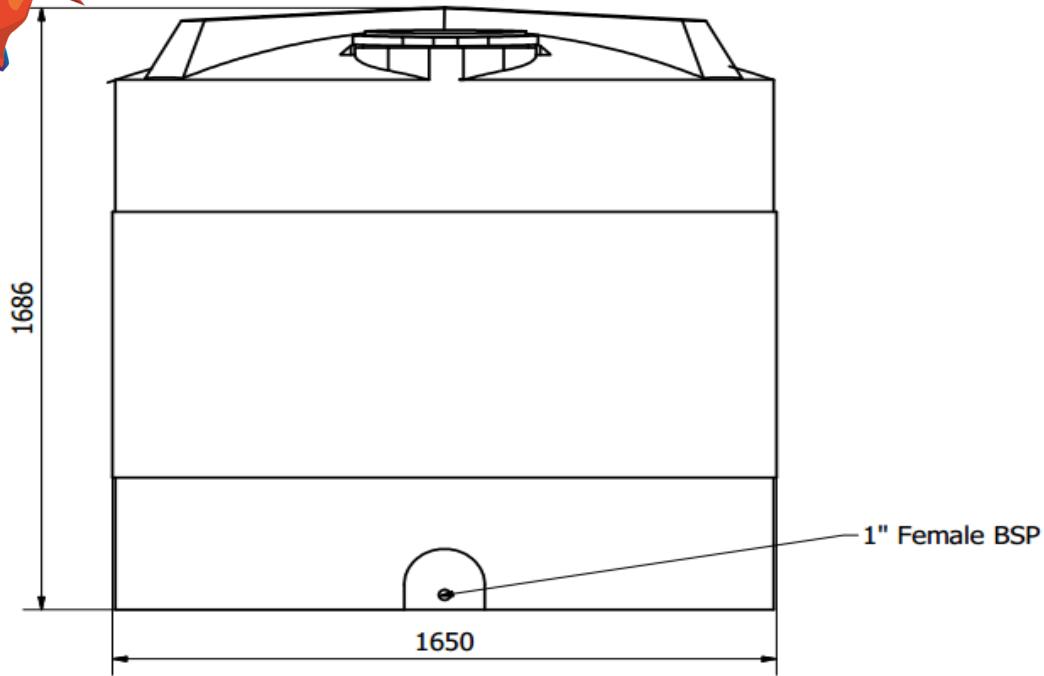

3200 Litre Industrial Water Tank

KINGFISHER DIRECT LTD

Kingfisher Direct Ltd, Retford Enterprise Centre,
Retford, Nottinghamshire, DN22 7GR

Dimensions are all in MM unless otherwise stated